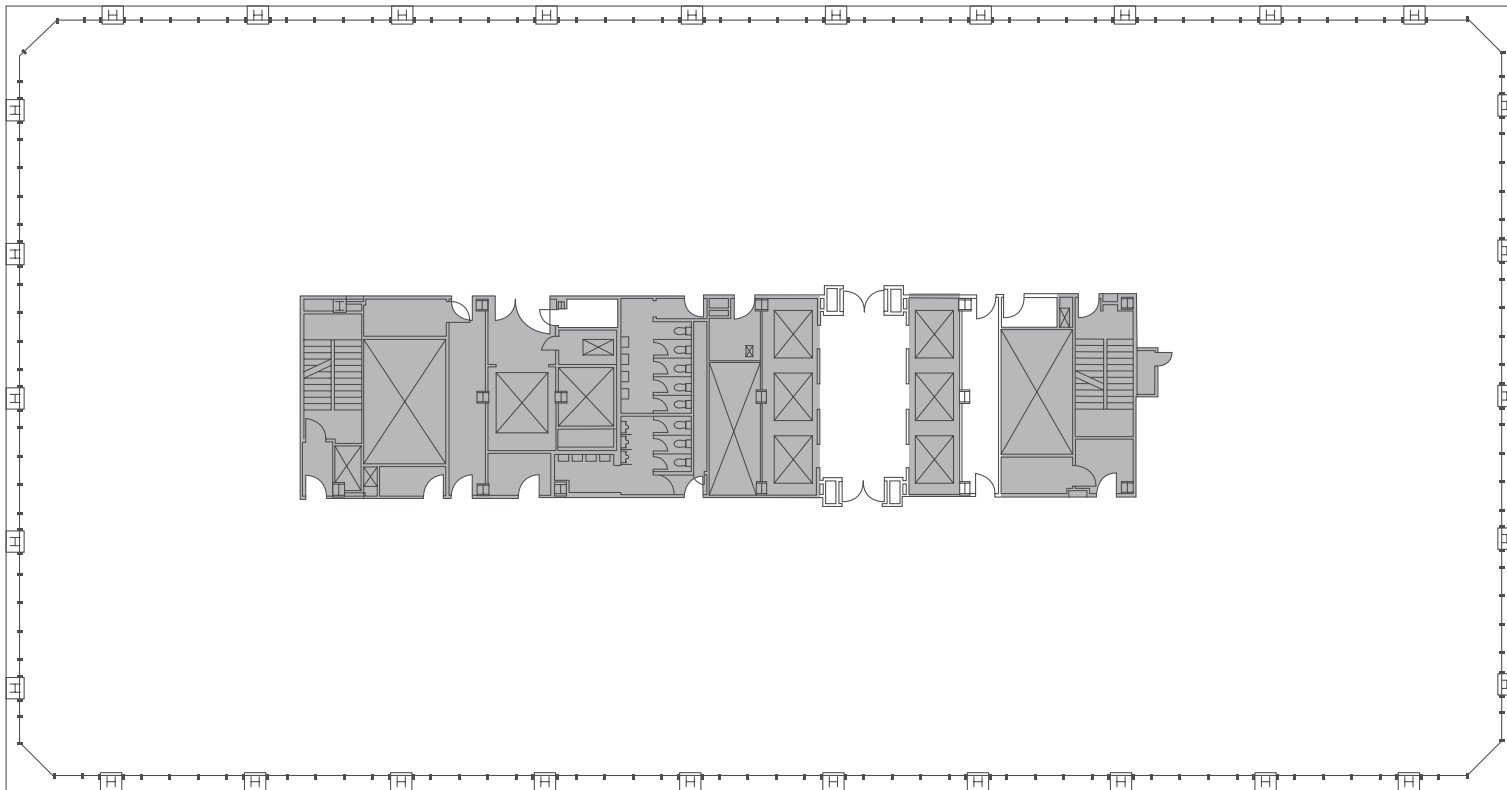

Ground Floor

SUITE G040 | 22,989 RSF
Currently Available

Floor 1

SUITE 120 | 9,009 RSF
Currently Available

Floor 7

SUITE 700 | 24,439 RSF
Currently Available

Floor 10

SUITE 1000 | Approx. 11,088 RSF
Available March 2019